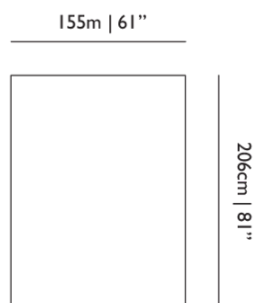

Product

WIDTH 90cm | 35.4"
HEIGHT 200cm | 78.7"
DEPTH 35cm | 13.8"
WEIGHT NETTO 1.2kg | 2.65lbs

Packaging

WIDTH 28cm | 11"
HEIGHT 40cm | 15.7"
CUBAGE 0.04m³ | 1.54ft³
LENGTH 39cm | 15.4"
WEIGHT 16.94kg | 37.35lbs

WIDTH 201cm | 79.1"
HEIGHT 206cm | 81.1"
DEPTH 46cm | 18.1"
WEIGHT NETTO 1.2kg | 2.65lbs

Packaging

WIDTH 30cm | 11.8"
HEIGHT 40cm | 15.7"
CUBAGE 0.05m³ | 1.7ft³
LENGTH 40cm | 15.7"
WEIGHT 4.4kg | 9.7lbs

Technical

ADDITIONAL

300 TC Pocket depth: 35 cm / 18"

MATERIAL

100% cotton

Dodo Pavone Fitted Sheet / Queen 61"x81"x18"

Dimensions

Product

WIDTH 154.94cm | 61"

HEIGHT 205.74cm | 81"

DEPTH 45.72cm | 18"

WEIGHT NETTO 1kg | 2.2lbs

Packaging

WIDTH 30cm | 11.8"

HEIGHT 40cm | 15.7"

CUBAGE 0.05m³ | 1.7ft³