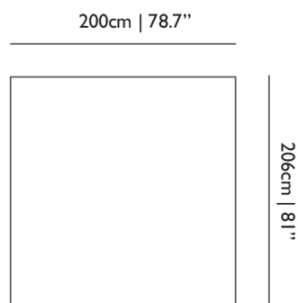

Dodo Pavone Fitted Sheet / 90x200

Product

WIDTH 90cm | 35.4"
HEIGHT 200cm | 78.7"
DEPTH 35cm | 13.8"
WEIGHT NETTO 1.2kg | 2.65lbs

Packaging

WIDTH 28cm | 11"
HEIGHT 40cm | 15.7"
CUBAGE 0.04m³ | 1.54ft³
LENGTH 39cm | 15.4"
WEIGHT 16.94kg | 37.35lbs

Technical

ADDITIONAL

300 TC Pocket depth: 35 cm / 18"

MATERIAL

100% cotton

Dodo Pavone Fitted Sheet / King 79"x81"x18"

Dimensions

Product

WIDTH 201cm | 79.1"
HEIGHT 206cm | 81.1"
DEPTH 46cm | 18.1"
WEIGHT NETTO 1.2kg | 2.65lbs

Packaging

WIDTH 30cm | 11.8"
HEIGHT 40cm | 15.7"
CUBAGE 0.05m³ | 1.7ft³
LENGTH 40cm | 15.7"
WEIGHT 4.4kg | 9.7lbs

Technical

ADDITIONAL

300 TC Pocket depth: 35 cm / 18"

MATERIAL

100% cotton